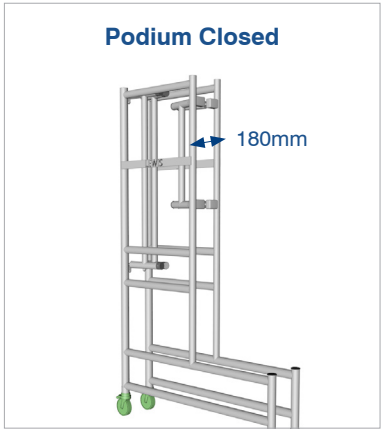

## Podiums: Detachable Ladder

<b>Total Length:</b> 1350mm	<b>Width Open:</b> 650mm	<b>Width Closed:</b> 180mm	<b>Max Weight Load:</b> 150kg
--------------------------------	-----------------------------	-------------------------------	----------------------------------

### Podium Sizes: Detachable Ladder

Platform Height	Overall Height	Working Height	Podium Weight	Stabilisers Recommended
0.75m	1798mm	2.75m	32kg	Small
1m	2045mm	3m	34kg	Small
1.25m	2305mm	3.25m	36kg	Small
1.5m	2555mm	3.5m	39kg	Small
1.75m	2785mm	3.75m	48kg	Large
2m	3050mm	4m	58kg	Large