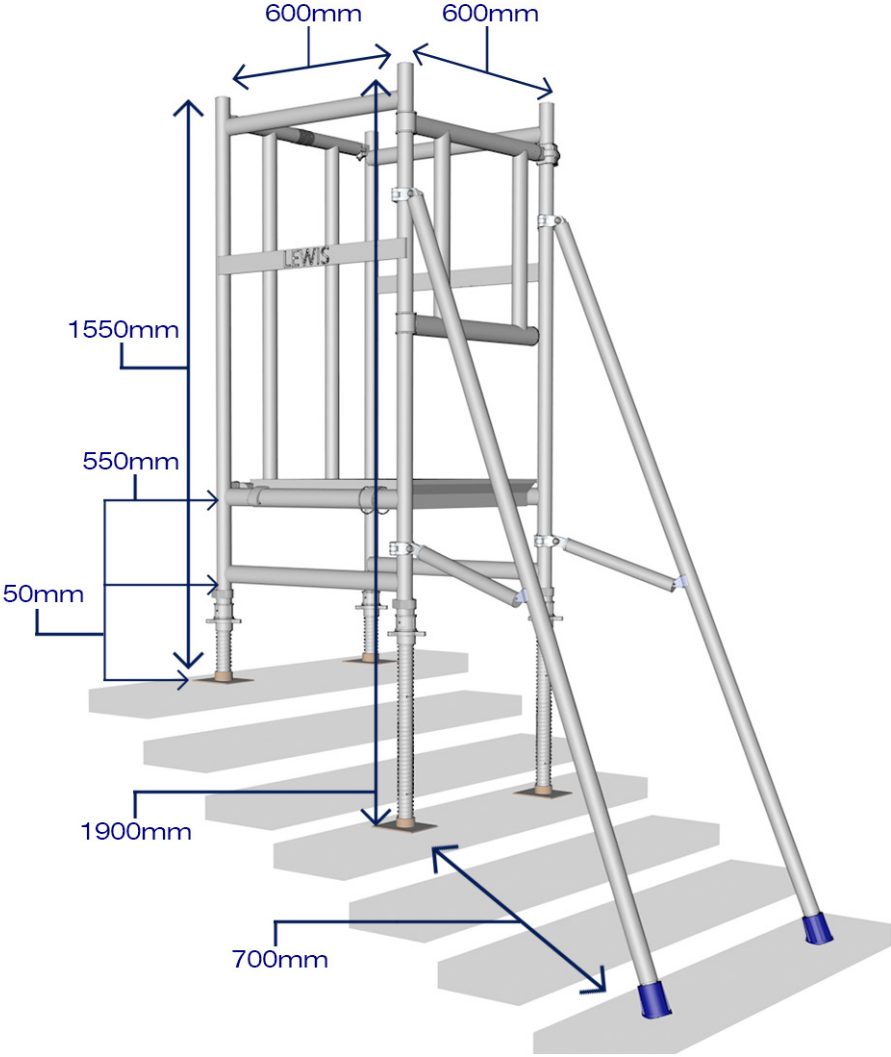

**Stairwell Podium:**  
600mm Long x 600mm Wide

**Working Height:**  
Up To 2.55m

**Platform Height:**  
250mm & 550mm

### Technical Information

- Base Dimensions:** (L)600mm X (W)600mm x (D)600mm
- Maximum Platform Height (ph):** 250mm & 550mm
- Maximum Working Height (wh):** Up To 2.55m